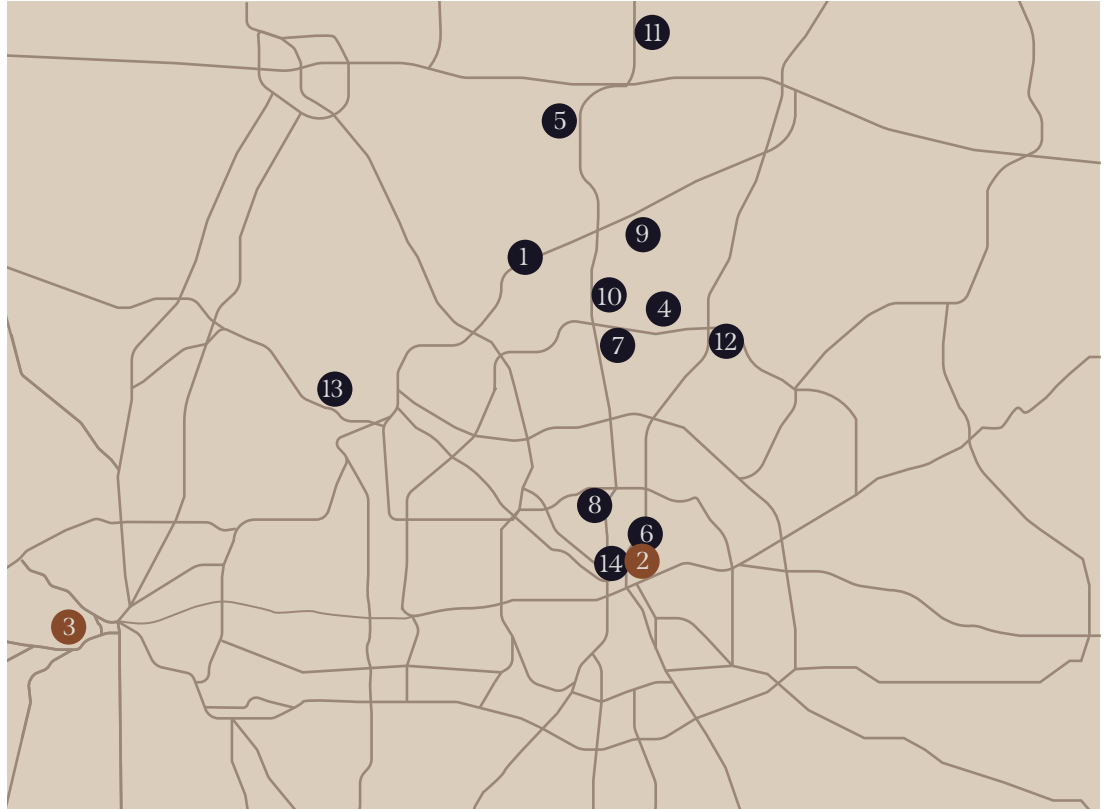

REPUBLIC TITLE

locations

1 **CASTLE HILLS OFFICE**
 4400 State Highway 121, #210
 Lewisville, TX 75056
 972.418.8400
 Branch Manager: Gail Smith

2 **COMMERCIAL DIVISION**
 2626 Howell Street, 10th Floor
 Dallas, TX 75204
 214.855.8888